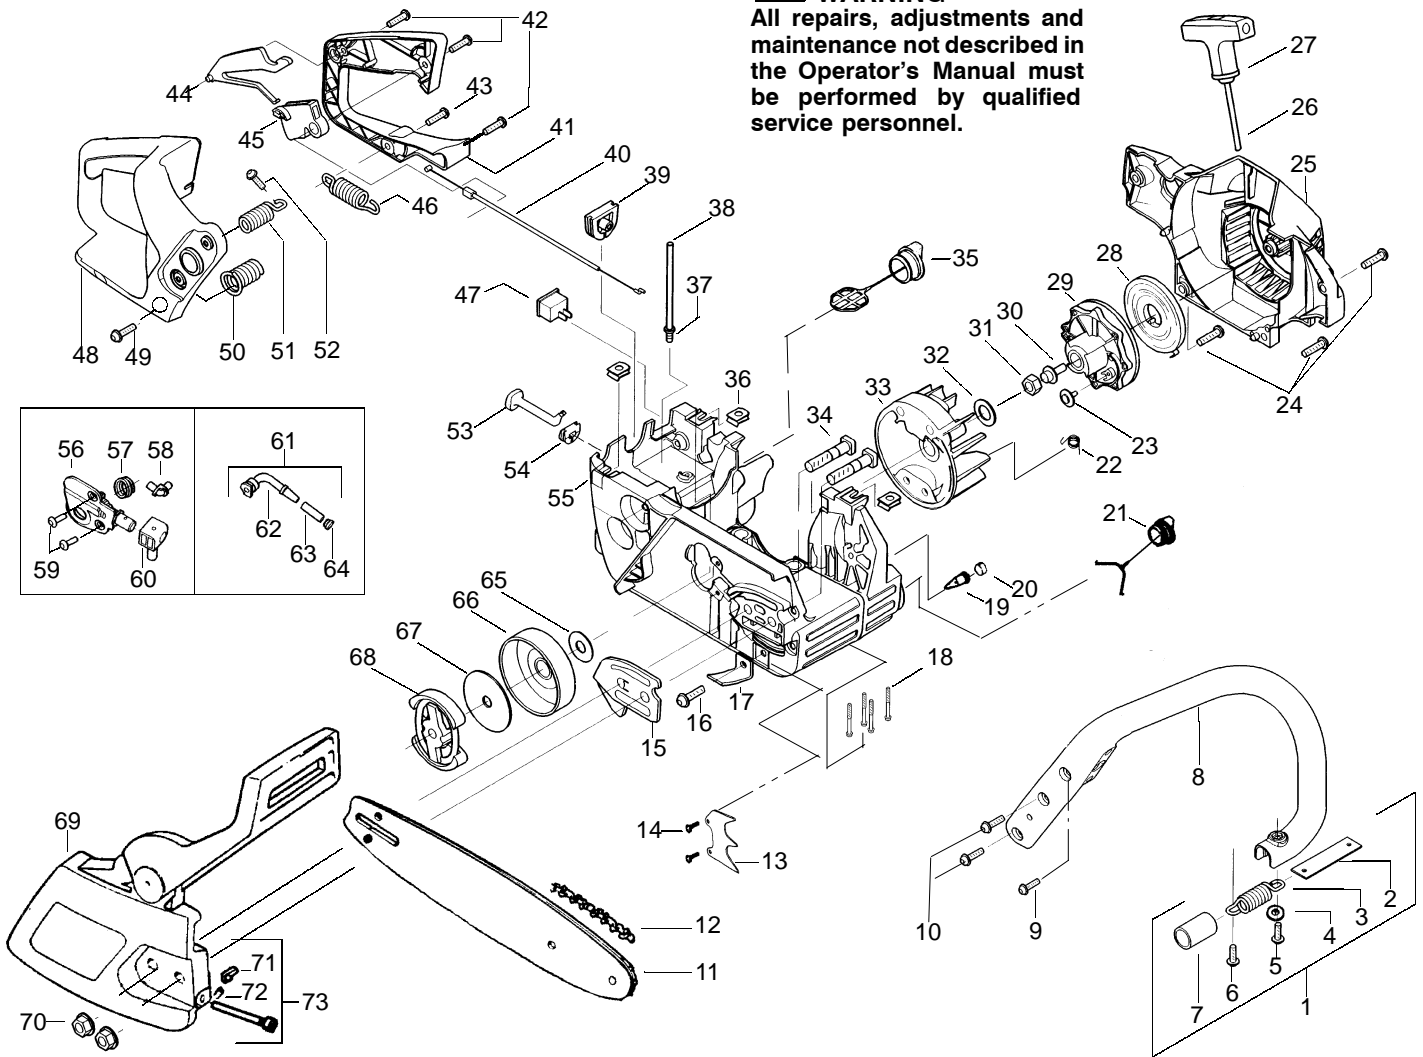

⚠ WARNING
All repairs, adjustments and maintenance not described in the Operator's Manual must be performed by qualified service personnel.

Ref.	Part No.	Description	Ref.	Part No.	Description	Ref.	Part No.	Description
1.	530047963	Assy.-Isolator	27.	530056402	Handle- Starter	53.	530047605	Knob- Choke
2.	530047608	Strap- Limiter	28.	530027531	Spring- Recoil	54.	530049005	Grommet- Knob
3.	530042082	Spring- Isolator	29.	530037817	Pulley- Starter	55.	530056596	Assy- Chassis
4.	530015123	Washer	30.	530015920	Screw	56.	530071259	Kit- Oil Pump (Incls. 57,58,60)
5.	530016018	Screw	31.	530016134	Nut- Flywheel	57.	530037820	Gear- Worm Spring
6.	530015843	Screw	32.	530015127	Washer- Flywheel	58.	530049477	Elbow- Oil Pickup
7.	530036142	Sleeve- AV Spring	33.	530039209	Assy- Flywheel	59.	530016064	Screw
8.	530047583	Handle- Front	34.	530016133	Bolt- Bar	60.	530019206	Seal Block
9.	530015940	Screw	35.	530047192	Assy- Fuel Cap	61.	530047663	Assy- Oil Pickup (Incl. 62-64)
10.	530015814	Screw	36.	530015922	Nut- "U"- Type	62.	530038373	Pick- up Oiler
11.	530044898	Bar - 14"	37.	530023877	Fitting- fuel line	63.	530037821	Filter- Oil
12.	505369852	Chain 14"	38.	530069216	Kit- Fuel line (large)	64.	530030189	Plug- Oil Filter
13.	530014381	Kit- Assy Spike (incl.14)	39.	530047631	Grommet- Cable	65.	530015907	Washer- Thrust
14.	530015805	Screw	40.	530047602	Cable- Throttle	66.	530047061	Assy.- Clutch Drum w/bearing
15.	530038238	Plate- Bar Mounting	41.	530047581	Cover- Rear Handle	67.	530015611	Washer- Clutch
16.	530015814	Screw	42.	530015906	Screw	68.	530014949	Assy. Clutch
17.	530029850	Chain Catcher	43.	530015886	Screw	69.	530054739	Assy- Chain Brake
18.	530016132	Screw	44.	530036098	Lockout- Throttle	70.	530015917	Nut- Bar Mounting
19.	530026119	Check Valve	45.	530036097	Trigger- Throttle	71.	530015826	Pin- Retainer
20.	530038264	Plug- Bronze Vent	46.	530042082	Spring	72.	530038593	Retainer
21.	530010846	Assy- Oil Cap	47.	530069572	Kit- Switch	73.	530069611	Kit- Bar Adjust
22.	530023817	Spring- Starter Dog	48.	530047582	Handle - Rear			
23.	530016080	Screw	49.	530015814	Screw			
24.	530015892	Screw	50.	530053274	Assy- Isolator - lower			
25.	530056333	Housing- Fan	51.	530071385	Kit- Isolator (Upper)			
26.	530069232	Kit- Rope	52.	530015875	Screw			

↗ = NEW PART NUMBER FOR THIS IPL

* = REFER TO THE SERVICE REFERENCE INDICATED FOR MORE INFORMATION. (LOCATED AT END OF IPL)