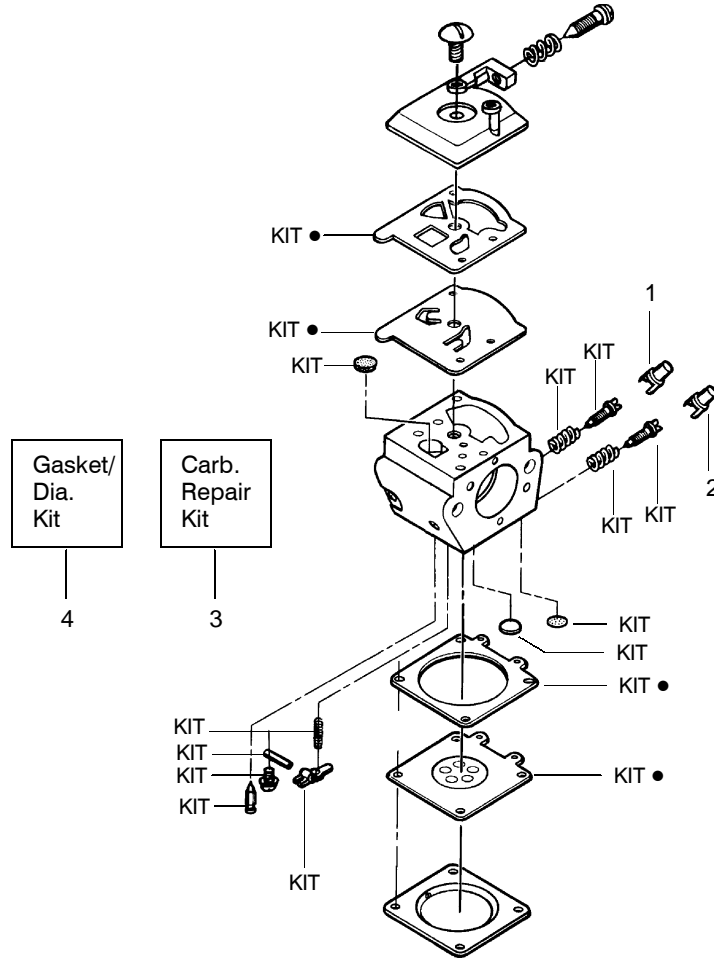

↗ = NEW PART NUMBER FOR THIS IPL

* = REFER TO THE SERVICE REFERENCE INDICATED FOR MORE INFORMATION. (LOCATED AT END OF IPL)

Carburetor Assembly – WT-391 – #530069722

Ref.	Part No.	Description
1.	530038479	Limiter Cap-High
2.	530038478	Limiter Cap-Low
3.	530069826	Carburetor Repair Kit (KIT= Indicates Contents) & Includes Limiter Caps
4.	530069844	Gasket/Diaphragm Kit (● = Indicates Contents)